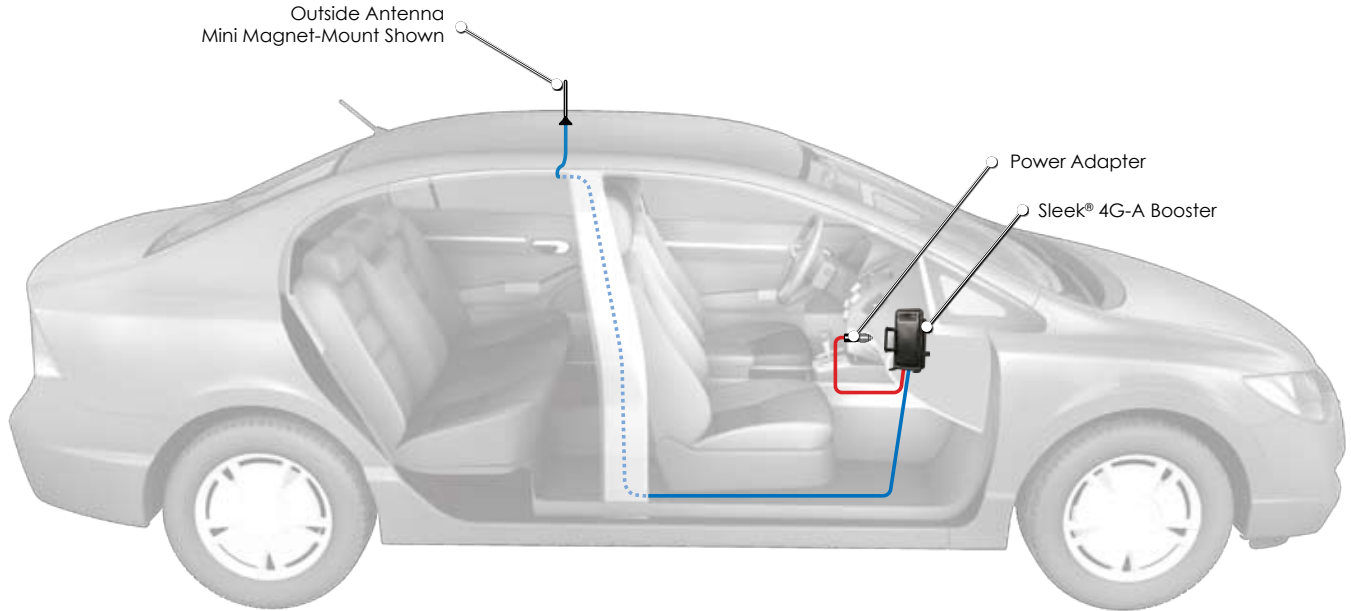

INSTALL DIAGRAM

All components shown are included in kit 815326
For indoor use see kit 859970

SPECIFICATIONS

Part Number	815326		
Frequency	698 - 716 MHz 728 - 746 MHz	824-894 MHz	1850-1990 MHz
Gain	26 dB		
Max Uplink Power	750 mw	1240 mw	1800 mw
Noise Figure	5.0 dB nominal	3.0 dB nominal	3.0 dB nominal
Flatness	±4 dB		
Power Requirements	5V DC		
Connectors	Antenna: SMA Female • Power adapter: Mini USB		
Dimensions	2.25 x 4.25 x 2.5 (inch) 5 x 9.5 x 5.6 (cm)		
Weight	2.5 (oz) / 0.07 (kg)		

BENEFITS & FEATURES

- Boosts AT&T® 700 MHz LTE as well as 3G & 2G cellular signals on 800 MHz & 1900 MHz
- Boosts both voice and data communications
- Provides a strong, reliable signal in weak signal areas
- Faster, cleaner 3G & 4G data transfers
- More than 20 times the power of your cell phone alone
- Extends device battery life
- Simple DIY installation

Optional Home/Office Accessory Kit - [859970](#)
Includes: Adjustable Suction Cup Desk Mount
Window-Mount Antenna Bracket
13" Zippered Carrying Pouch
AC/DC Power Supply

All trademarks are the property of their respective owners.
This product is not being marketed by AT&T.