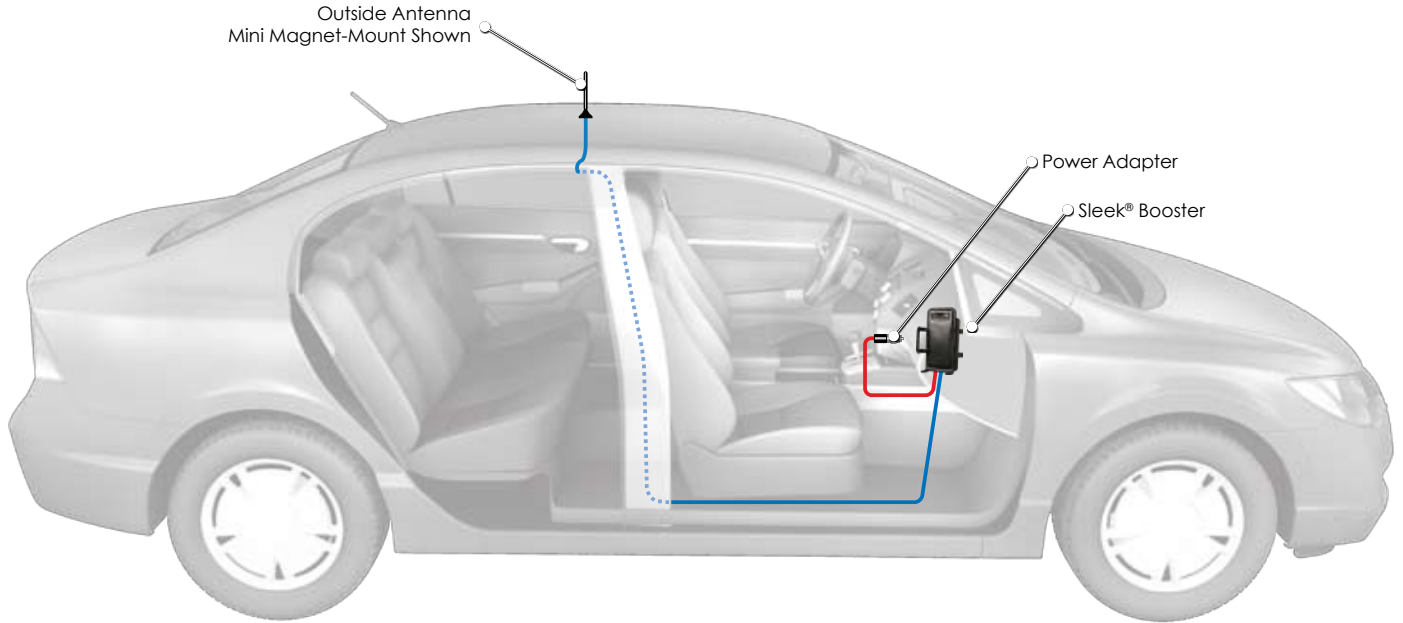

INSTALL DIAGRAM

All components shown are included
For indoor use see kit 859970

SPECIFICATIONS

Part Number	812726F		
Frequency	1710-1755 MHz 2110-2155 MHz	824-894 MHz	1850-1990 MHz
Gain	26 dB	26 dB	26 dB
Max Uplink Power	450 mw	830 mw	725 mw
Noise Figure	5.0 dB nominal	5.0 dB nominal	3.0 dB nominal
Flatness	±4 dB		
Power Requirements	5V DC*		
Connectors	Antenna: SMA Female • Power adapter: Mini USB		
Dimensions	2.25 x 4.25 x 2.5 in / 5 x 9.5 x 5.6 cm		
Weight	2.5 oz / 0.07 kg		

BENEFITS & FEATURES

- Boosts 2G, 3G and 4G cellular signals on 800, 1900, and AWS 1700/2100 MHz frequencies
- Boosts both voice and data communications
- Provides a strong, reliable signal in weak signal areas
- Faster, cleaner 3G & 4G data transfers
- More than 20 times the power of your cell phone alone
- Extends device battery life
- Simple DIY installation

Optional Home/Office Accessory Kit - [859970](#)

Includes: Adjustable Suction Cup Desk Mount
Window-Mount Antenna Bracket
13" Zippered Carrying Pouch
AC/DC Power Supply