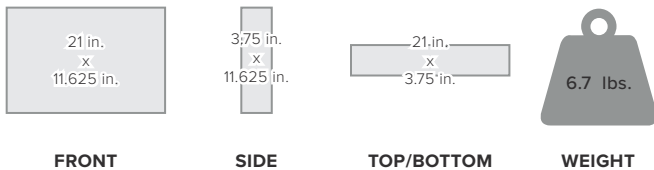

Available Accessories

Optional Antenna Kits

9.8" Wide Band
Omni-Directional
Marine Antenna
304420*

4" Mini Magnet
Mount Antenna
301126*

Package Dimensions

21 L x 11.625 W x 3.75 H

MASTER CARTON: 23 x 19 x 13 | 31.8 Lbs. | QTY 4