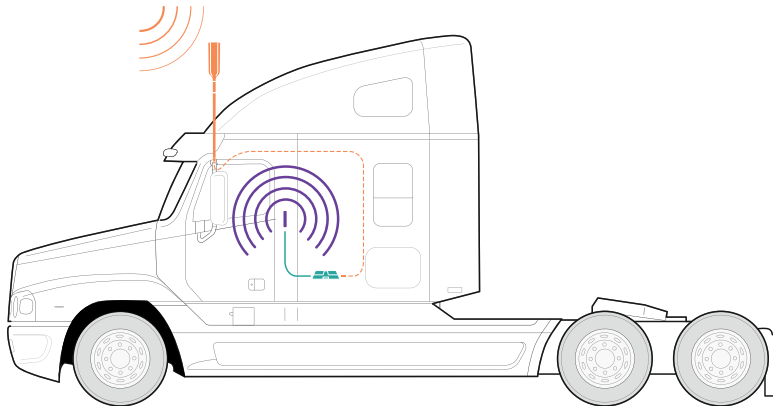

Drive Reach OTR

SKU: 472154 MAP: \$499.99

FEATURES

- Boosts signal for trucks with the OTR Trucker Antenna.
- Modular, height-adjustable antenna, from 7.5 to 40 inches so it can be installed on any vehicle.
- For multiple devices and users.
- Works on ALL cellular devices with ALL carriers simultaneously.
- Enhances talk, text, and high-speed data internet.

The **Drive Reach OTR** is our most powerful in-vehicle truck cell phone signal booster certified in the US, with Wilson Electronics* ruggedized, all weather OTR Truck Omni-Directional Antenna for maximum connection range and a 60% larger service range than the other boosters out there. The Drive Reach OTR boosts voice and data with max FCC-allowed 50 dB system gain, enhancing all available network signals, up to 32x. Drivers get fewer lost connections and dead zones, better audio quality, faster data uploads and downloads with this premier signal booster.

As with all weBoost boosters, all components needs for installation come in one package for easy DIY installation. The power supply plugs into CLA, while ignition power kits are also available. The Drive Reach OTR works with all cellular devices and all U.S. carriers. The booster kit comes with parts to accommodate multiple installation options. Included are 2 mast extensions, 3-way antenna mount, side exit adapter, antenna spring, cable adapter, and thread lock packets.

*New frequency band utilized by Drive Reach OTR

Installation

- 1 Receives signal:** The powerful antenna reaches out to access voice and data signals, and deliver them to the booster.
- 2 Boost signal:** The booster receives the signal, amplifies it, and serves as a relay between your phone and the nearest cell tower.
- 3 Broadcasts signal:** Your devices get a stronger signal, and calls and data are fed through the booster back to the network.